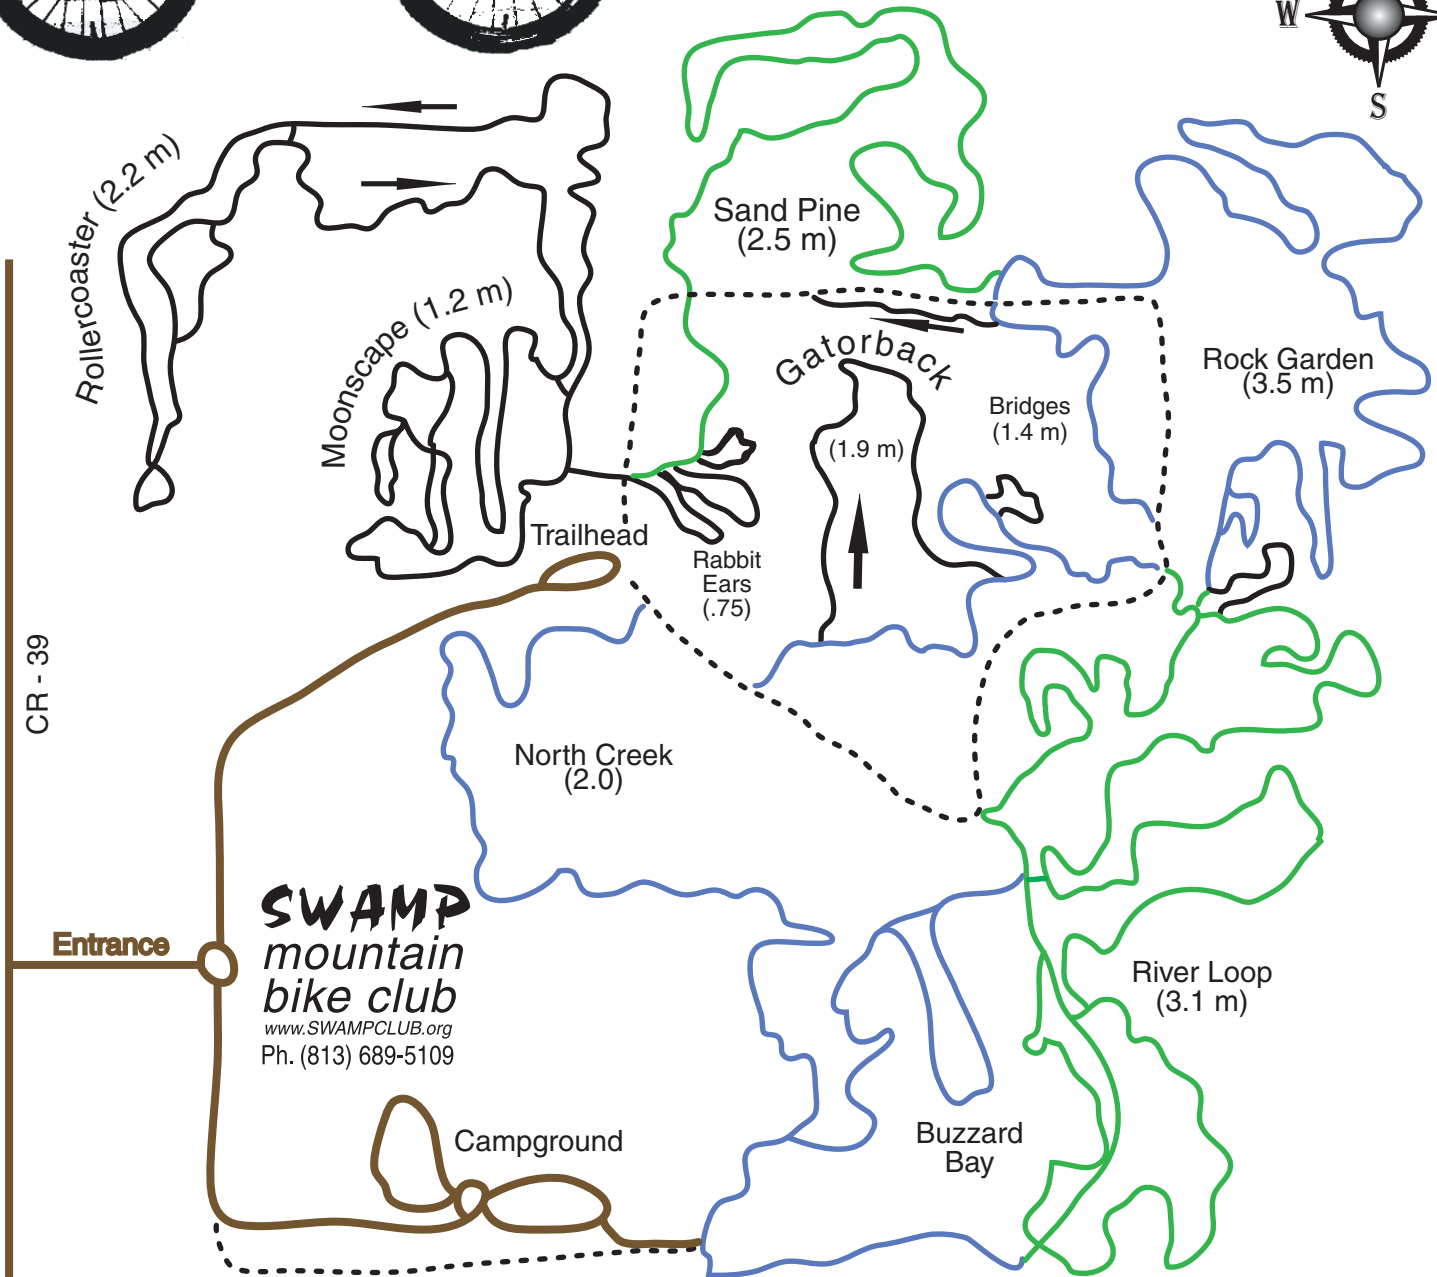

ALAFIA RIVER STATE PARK Off-road Bicycle Trails

Join SWAMP to help support these trails.

◆◆ VERY Difficult Trails - Gatorback & Moonscape

EMERGENCY, CALL: 911

RANGER 813-672-5320

RANGER CELL: 813-917-1009

◆ Difficult Trails - Rabbit Ears & Rollercoaster

■ Intermediate Trails - Bridges, North Creek & Rock Garden

● Easier Trails - River Loop & Sand Pine

Helmets Required - Bikes Yield To Hikers And Horses