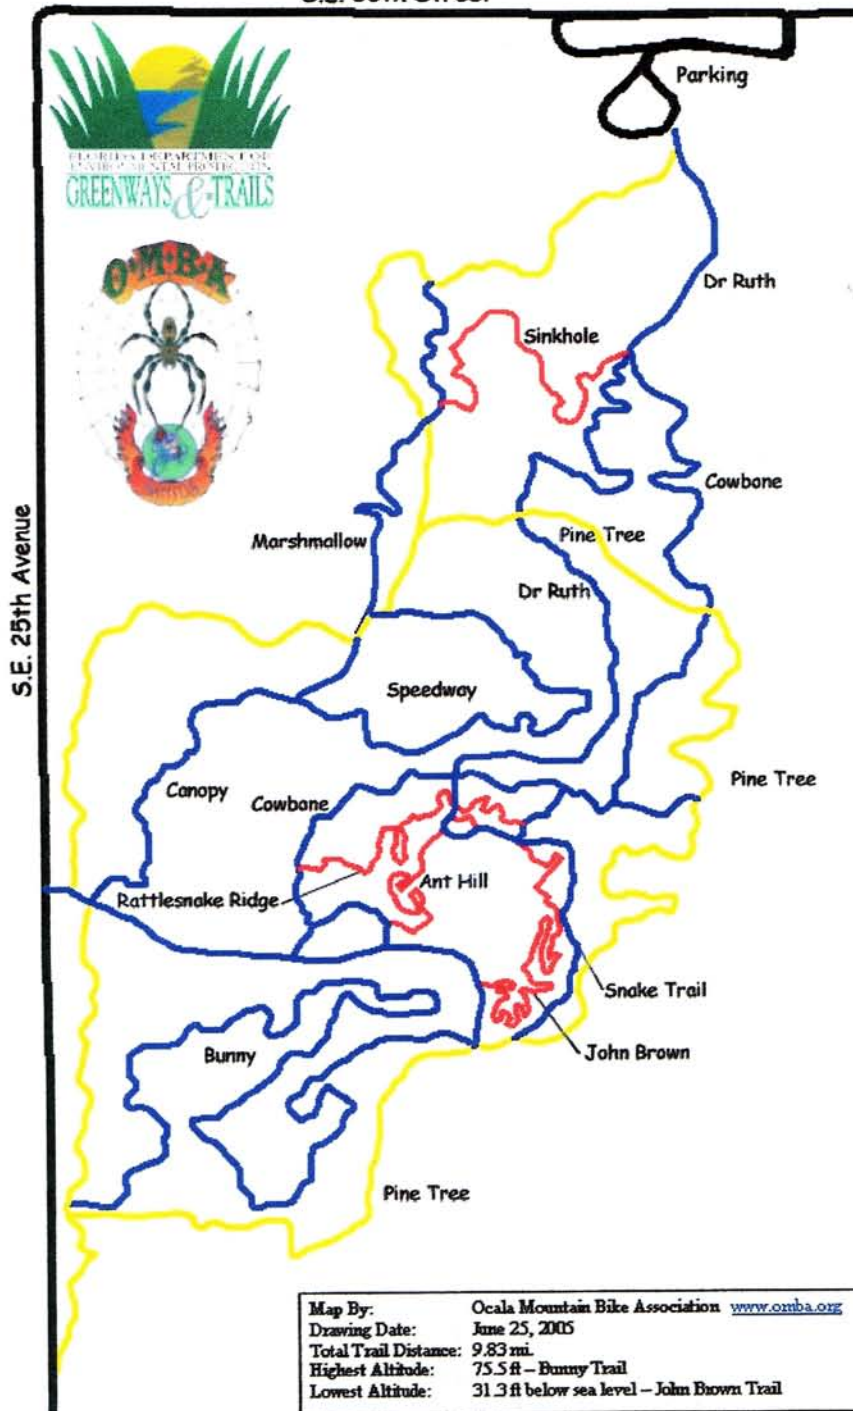

S.E. 80th Street

BELLVIEW SANTOS TRAIL HEAD

http://www.omba.org/Maps/Current_Map.jpg

11/7/2005

Driving Directions:

Take I-75 North to exit 341, go east to the town of belleview

Turn North on 441 at the light, go 3 miles and look for junction of 328, turn west. \

Go 1 mile to 25th ave and turn South, Look for signs after ½ mile.