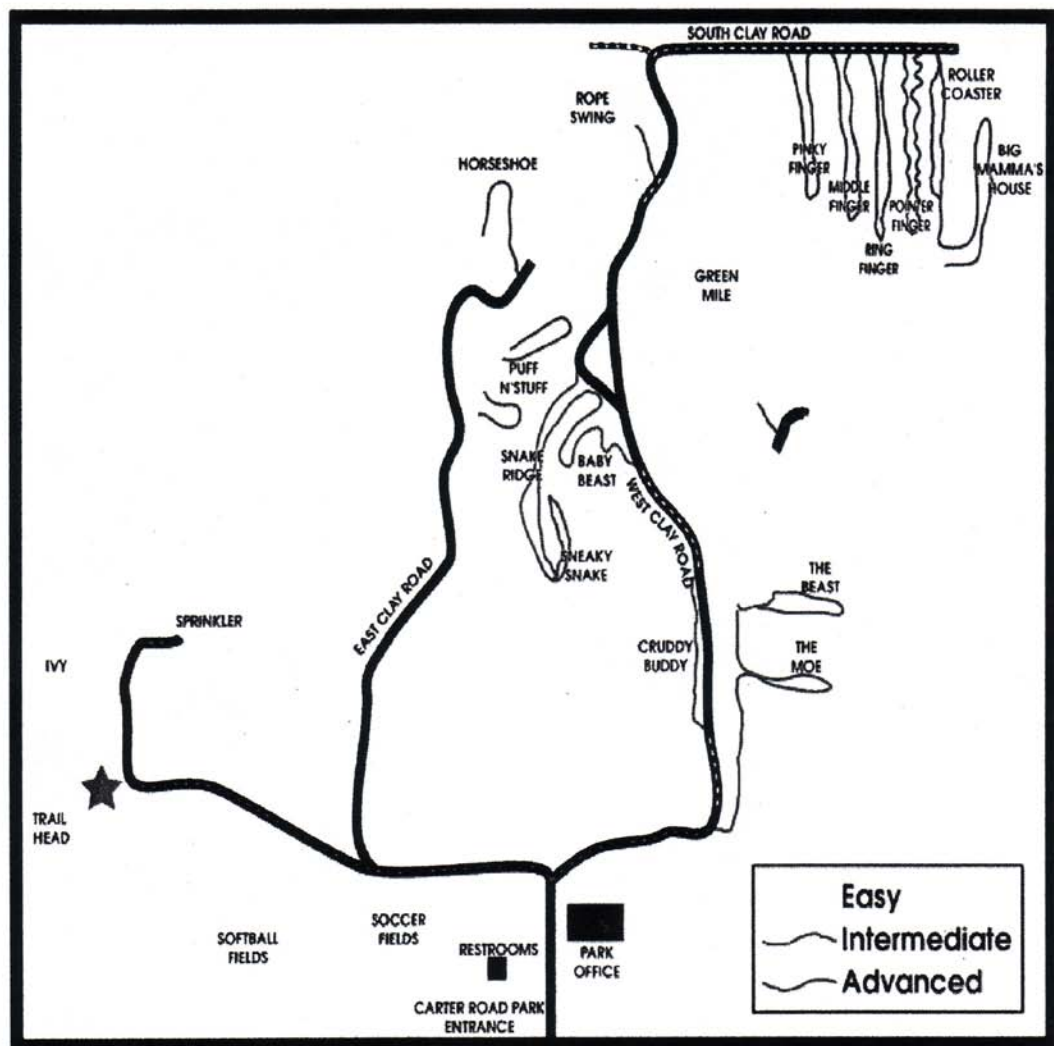

CARTER ROAD PARK MOUNTAIN BIKE TRAIL

TRAIL RULES

1. Always wear a helmet.
2. Yield trail to others.
3. No unauthorized trail maintenance.
4. Do not litter.
5. Use caution on ridge sections.

Directions Take I-4 to the Polk Parkway. Get off at South Florida Ave. (exit 6) and head south approx. 4 miles to Carter Road which will be on your left by Walmart. Head east on Carter Road; Carter Road Park entrance on right 1/4 mile. From Hwy 60, head north on HWY 37 in Mulberry. Carter Road is approximately 5 miles on your right by Walmart. Park entrance 1/4 mile east.